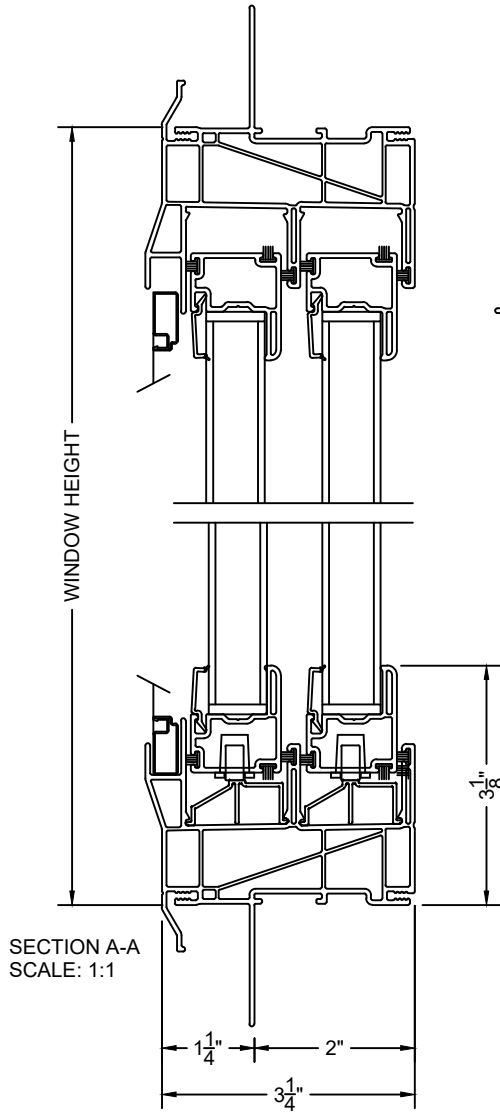

KASSON & KELLER INC.
SERIES 220 XOx SLIDER CROSS-SECTION

COPYRIGHT 2018
 THIS DRAWING AND ITS CONTENTS ARE
 THE SOLE PROPERTY OF
 KASSON & KELLER, INC.
 ANY UNAUTHORIZED USE OR
 REPRODUCTION IS STRICTLY PROHIBITED.

ELEVATION VIEW

Kas-Kel

Bright ideas in windows and doors.

SHEET:
1
OF
1

DRAWN BY: BLG

DRAWING #
220 Series XOx Slider